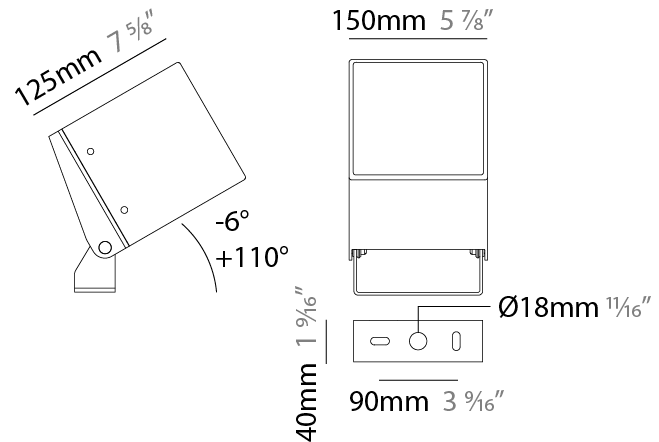

ONE 2.0 SURFACE

E9F229-

base number	Finish	Lens
	Options	Options

1. To build a product code in our configurator select the specify button on the base model # product page
2. To build a manual product code on this datasheet choose from the options listed below in blue font and add the suffix to the base model #

GENERAL

Series: One 2.0
Brand: Platek
Division: Exterior
Mounting Type: Surface
Mounting Location: Above Ground
Subcategory: Flood

PHYSICAL

Shape: Cube
Length (mm): 150
Length (in): 5 7/8
Width (mm): 150
Width (in): 5 7/8
Height (mm): 170
Height (in): 6 5/8
Light Distribution: Adjustable / Direct
Weight (kg): 3
Weight (lbs): 6.61
Diffuser: Flat Tempered Glass
Fixture Finish: BLK / WHI / GRY / COR / ANT / BRZ
Fixture Material: Aluminum Die Cast

ELECTRICAL

Lamp Type: LED
Total Output Wattage (W): 23
Dimming: Bluetooth technology or DMX
Control Gear: DMX
Driver Included: No
Driver Location: Remote
Driver Type: Constant Current - Universal
Driver Class: Class 2
Input Voltage (V): 120 - 277
Constant Current (MA): 500

LED

Number of LEDs: 16
Color Temperature (°K): RGBW
CRI: >80 CRI
Lamp Life (hrs): 60000
Special LEDs offerings: RGBW

OPTICAL

Optic: 9 / 28 / 45 / Elliptical
Adjustability: Tilt +110° / - 6°

RATINGS AND CERTIFICATIONS

Certified By: Certified for North American Standards
IP rating: IP65
IK Rating: IK07
Bug Rating: B1 U1 G0
Upon Request: Higher Maximum Ambient Temperature